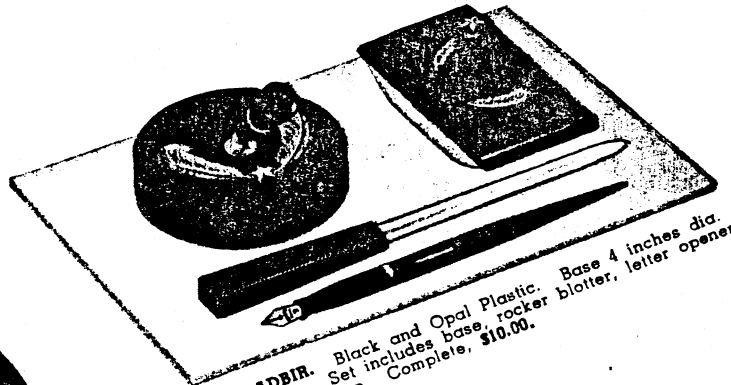

K113 ADBIR. Black and Opal Plastic. Gold trim. Set includes base, rocker and No. 3 Pen. Complete, $10.00. Base 4 inches dia. blotter, letter opener